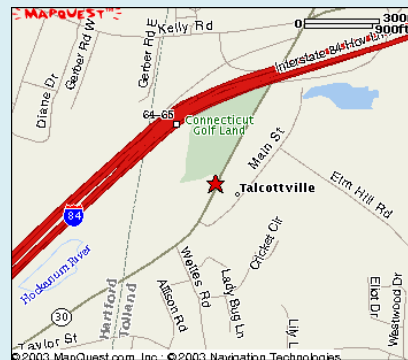

Vernon Arcade owned and operated by  
T & M Distributors

tmamusements.com

Find us on  
Facebook

Hershey's Ice Cream  
Available in Game Room!

#### Directions

**From Hartford:** I-84 East to exit 63 -  
South Windsor, Left at light, 1 Mile Down  
on the left

**From Boston:** I-84 West to Exit 64 -  
Kelly Road, Right at end of exit, Right at  
light